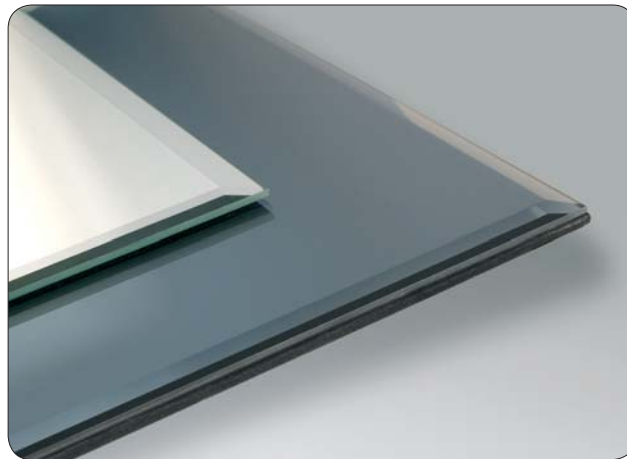

WENTWORTH

Example of packaging;
Corner capped, Styrofoam
surround, shrinkwrapped
before being individually
boxed.

Pictures not to scale

3"/75mm smoked grey surround, with raised central mirror 5mm, 4mm mirror with 10mm bevel, 5mm MDF black covered back. Individually boxed.