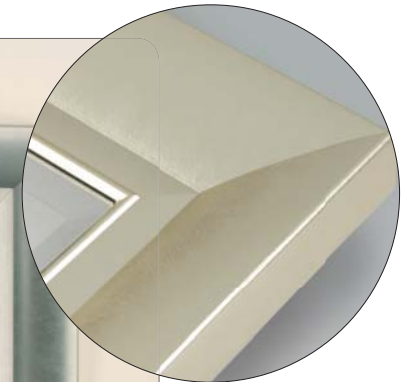

## SEVERN

Severn  
corner detail

3mm mirror with 15mm bevel and 3"/77mm wide silver, half rounded shaped moulding. Individually boxed.

Art. No.	Mirror Size	Overall Size	Barcode
M1742	20x30"/50x75cm	26x36"/66x90cm	5031218017424
M1743	24x36"/60x90cm	30x42"/66x107cm	5031218017431

## GALLOWAY

Galloway  
corner detail

3mm mirror with 15mm bevel and 3"/75mm wide, brushed silver wedged moulding. Individually boxed.

Art. No.	Mirror size	Overall size	Barcode
M1019	20x30"/50x75cm	26x36"/65x90cm	5031218010197
M1020	24x36"/60x90cm	30x42"/75x105cm	5031218010203