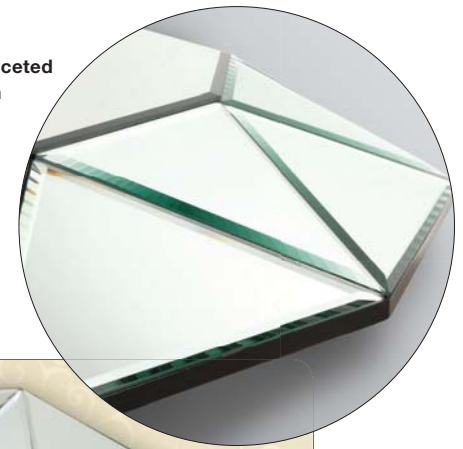

SAN MARINO **new!**

4mm mirror with decorative faceted sides, MDF back.  
Individually boxed.

Art No	Mirror Size	Overall Size	Barcode
M0492	16x32"/40X80cm	24x32"/60X80cm	5052282004929
M0493	12x48"/30x120cm	18x48"/45x120cm	5052282004936

San Marino faceted  
surround with  
raised mirror

4mm mirror with decorative faceted surround, MDF back.  
Individually boxed.

Art No	Mirror Size	Overall Size	Barcode
M0494	22"/55cm diameter	32"/80cm diameter	5052282004943