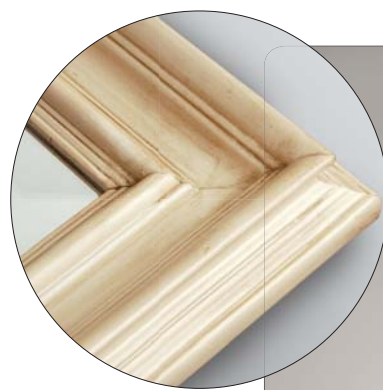

ANTIQUÉ CREAM new!

Corner detail

4mm mirror with 25mm bevel and 3"/78mm wide, 1 3/4"/43mm deep moulding. Individually boxed.

Art No	Mirror Size	Overall Size	Barcode
M0513	12x48"/30x120cm	18x54"/45x135cm	5052282005131
M0512	20x30"/50x75cm	65x90"/26x36cm	5052282005124