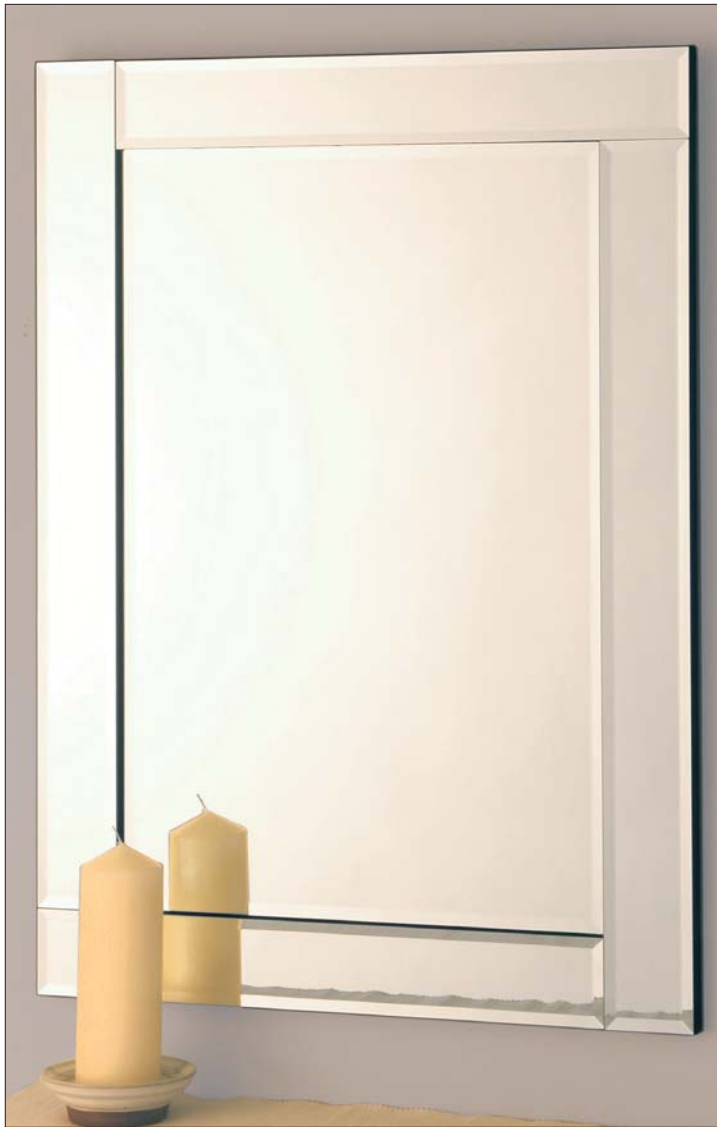

ASCOT

ASCOT DRESSING TABLE

ASCOT CHEVAL

3½"/90mm surround with recessed central mirror 10mm, fully covered flocked back, 4mm mirror with 25mm bevel

Art. No.	Mirror Size	Overall Size	Colour	Barcode
<b>M8025</b>	20x30"/50x75cm	26x36"/65x90cm	Silver	5031218080251
<b>M8026</b>	24x36"/60x90cm	30x42"/75x105cm	Silver	5031218080268
<b>M8440</b>	12x40"/30x100cm	18x46"/45x115cm	Silver	5031218084402
<b>M8441</b>	30x40"/75x100cm	36x46"/90x115cm	Silver	5031218084419

Bevelled tryptych dressing table mirror on a 15mm deep fully covered flocked back, 1⅝"/40mm surround, 37cm wide middle mirror and 24cm wide side mirrors

Art. No.	Overall Size	Barcode
<b>M1014</b>	34x25"/87x64cm	5031218010142

3¼"/80mm surround with recessed central mirror 10mm, fully covered flocked back and stand, 4mm mirror with 15mm bevel

Art. No.	Mirror Size	Overall Size	Barcode
<b>M9843</b>	15½x59½"/39x149cm	22x66"/55x165cm	5031218098430