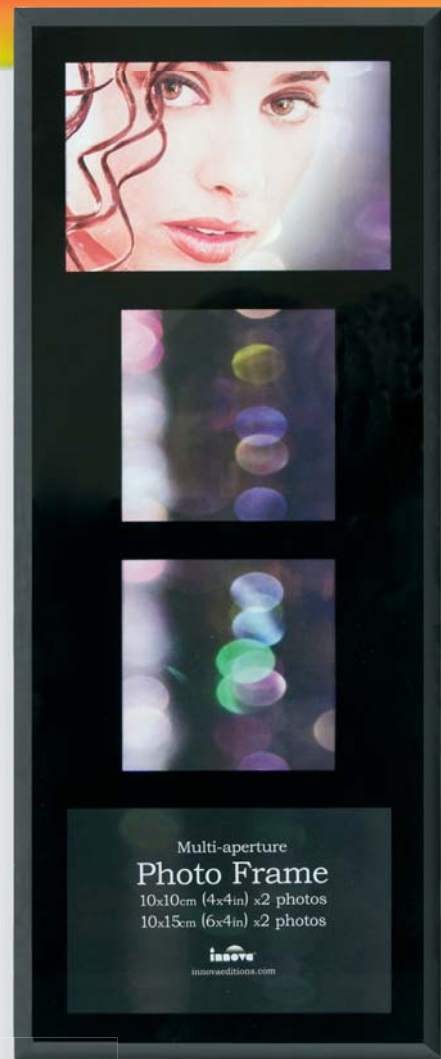

GLASS AND WEDDING FRAMES

CANNES

70mm/2½" wide black glass frame with bevelled edges - black velvet backs for hanging only - in gift box
Packing: 6 pcs/box

PG8776 Multi-aperture
2 photos 10x15cm/6x4"
2 photos 10x10cm/4x4"
Overall size of frame 48x19cm

40mm/1½" wide black glass frame with bevelled edges - black velvet backs for hanging only - in gift box
Packing: 6 pcs/box

PG8777 Multi-aperture
9 photos 10x10cm/4x4"
Overall size of frame 41x41cm

ROMANCE

44mm/1¾" wide rounded silver moulding - velvet back - in acetate gift box

Packing: 5 pcs/box
PM1666 10x15cm/6x4"
PM1667 13x18cm/7x5"

WEDDING HEART

19mm/¾" wide, 15mm/⅝" deep scooped metal moulding with glass at top - including ivory colour bevel cut mount with metal heart decoration - velvet backs for standing only

Packing: 5 pcs/box (silver)
PM7898 10x15cm/6x4"

WEDDING DAY

45mm/1¾" wide wedged moulding with square silver sight edge - in acetate gift box - velvet backs
Packing: 5 pcs/box (silver)

PM9972 10x15cm/6x4"
PM9973 13x18cm/7x5"
PM9974 20x25cm/10x8"