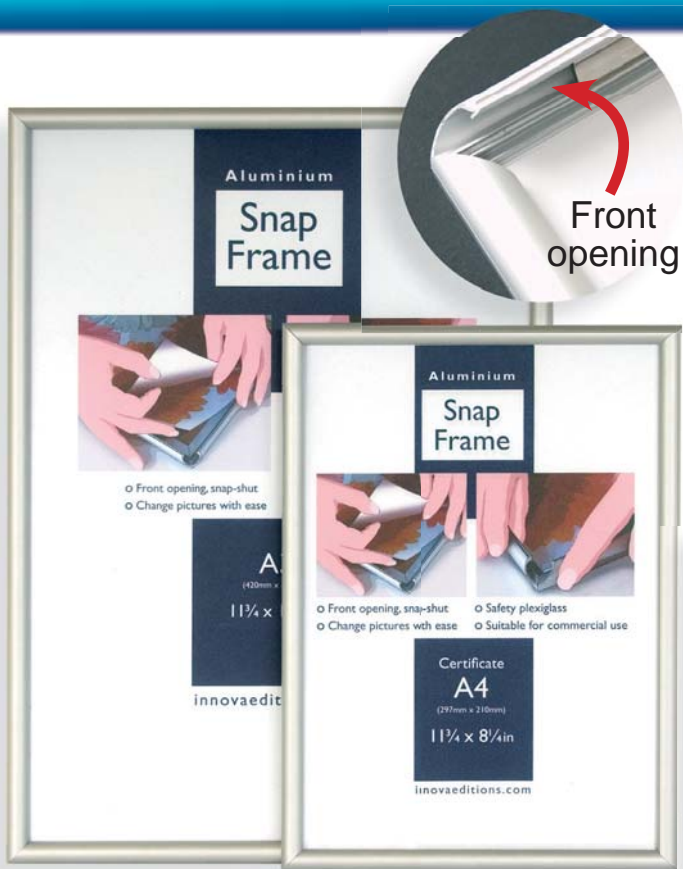

# CLIP AND ALUMINIUM SNAP FRAMES

## ALUMINIUM SNAP FRAMES

12mm 1/2" wide round aluminium moulding with front snap-shut opening for easy changing of pictures - with scratch resistant anti-reflex acetate glass - for hanging only

- Packing: 12 pcs/box  
PA1762 10x15cm/6x4" (magnetic)
- Packing: 10 pcs/box  
PA9966 21x29.7cm/A4
- Packing: 5 pcs/box  
PA9967 30x42cm/A3

## Magnetic Snap Frame

(10x15cm/6x4" only)

- Front opening, snap-shut
- Change pictures with ease
- Magnetic to fridge or to hang on wall
- Safety plexiglass, wipeable surface
- Suitable for the home or commercial use

### PRODUCT SPECIFICATION

- All products are barcoded and individually packed
- 4-colour facepaper
- Washed glass with rounded edges
- Plastic glass for safety on larger sizes
- Steel Clips
- Safe hanging, extra strong hangers from size 40x50cm/20x16"
- Edges of backboard coloured white