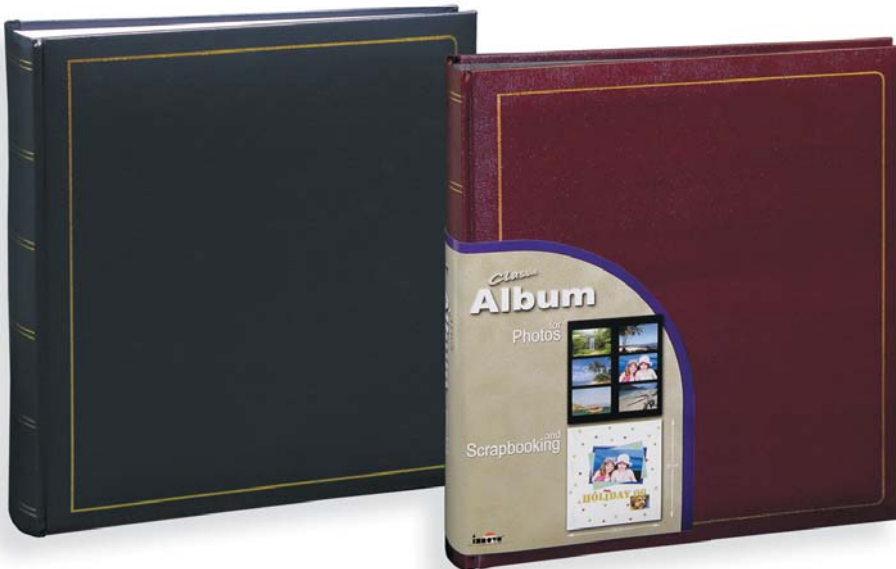

DUO LEATHERETTE

Q897406 Bookbound Memo Album

Duo Leatherette - 200 photos 10x15cm/6x4" - with memospace - plastic jacket
Packing: 12 pcs/box (4 blue/4 burgundy/4 green)

Q641957 Bookbound Memo Album

Duo Leatherette - 300 photos 10x15cm/6x4" - also suitable for APS/Panoramic prints holding 300 10x18cm/7x4" or 100 10x25cm/10x4" photos - with memospace, negative pocket and sleeves for 2 index photos - plastic jacket
Packing: 12 pcs/box (4 blue/4 burgundy/4 green)

Q241754 Spiralbound

Duo Leatherette - 15 pages, sheet size 26x32cm with memospace
Packing: 12 pcs/box (4 blue/4 burgundy/4 green)

NOIR

Q331710 Deluxe Traditional Interleaved Photoboard Album

Noir - 145g sheets - 30 black sheets/60 pages size 28x32cm/11x12½" - comes with photo safe, acid free and pH neutral, archival quality sheets - suitable for photos and for scrapbooking - shrinkwrapped
Packing: 6 pcs/box (6 black)

LIBRARY

Q67 Deluxe Traditional Interleaved Photoboard Album

50 sheets/100 pages size 28x32cm/11x12½" - holding 500 photos 10x15cm/6x4" or 300 photos 13x18cm/7x5" - comes with photo safe, acid free and pH neutral, archival quality sheets - suitable for photos and for scrapbooking - shrinkwrapped
Packing: 8 pcs/box (4 blue/4 burgundy)

Q677718A Library - WHITE 160g sheets

Q677718B Library - BLACK 180g sheets

Q24

SUITABLE FOR MULTI-SIZE PRINTS

Q64

SUITABLE FOR MULTI-SIZE PRINTS

Q33/66/67

SUITABLE FOR MULTI-SIZE PRINTS